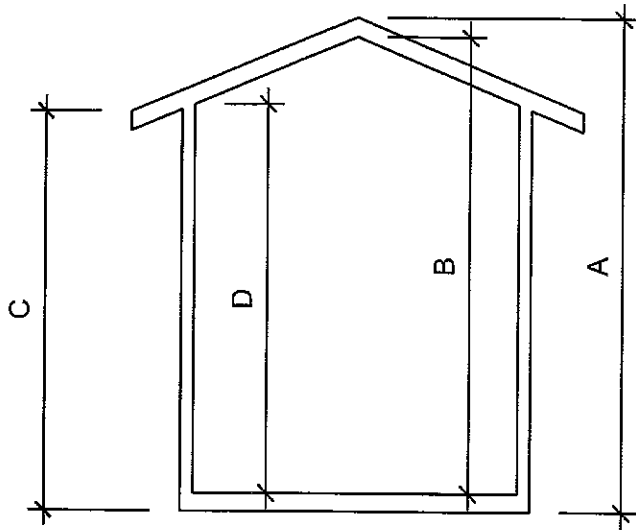

# GABLE GARDEN SHED SPECIFICATIONS

The specifications below outline the basic measurements for The 6x6, 6x9 and 6x12 sheds. For specifications of the Gardener's Delight refer to the unique pages included in this book.

All window and door dimensions will be outlined in the individual Product Information sheets.

HEIGHT

WIDTH

MEASUREMENTS FOR GABLE SHEDS							
6 FT. GABLE WALL							
SIZE	6' x 6'		6' x 9' or 9' x 6'		6' x 12' or 12' x 6'		
	imperial (in.)	metric (cm.)	imperial (in.)	metric (cm.)	imperial (in.)	metric (cm.)	
Inside area	30.7 sq. ft.	2.9 sq. m.	46.1 sq. ft.	4.36 sq. m.	61.4 sq. ft.	5.81 sq. m.	
H							
E	A	99	2515	99	1515	99	2515
I	B	88	2235	88	2235	88	2235
G	C	80	2032	80	2032	80	2032
H	D	75 1/4	1911	75 1/4	1911	75 1/4	1911
T							
W							
I	E	83	2101	83	2101	83	2101
D	F	69	1753	69	1753	69	1753
T	G	64	1626	64	1626	64	1626
H							
D							
E	H	87	2210	122	3099	156 1/2	3975
P	I	74	1880	108 5/8	2759	143 1/8	3635
T	J	69	1753	103 5/8	2632	138 1/8	3508
H							