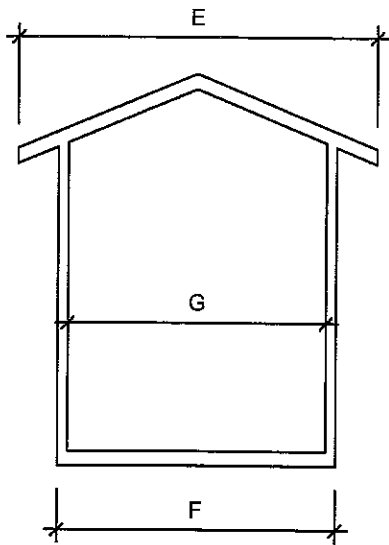

# GABLE GARDEN SHED SPECIFICATIONS

The specifications below outline the basic measurements for The 6x6, 6x9 and 6x12 sheds. For specifications of the Gardener's Delight refer to the unique pages included in this book.

All window and door dimensions will be outlined in the individual Product Information sheets.

HEIGHT

WIDTH

MEASUREMENTS FOR GABLE SHEDS							
6 FT. GABLE WALL							
SIZE	6' x 6'		6' x 9' or 9' x 6'		6' x 12' or 12' x 6'		
	imperial (in.)	metric (cm.)	imperial (in.)	metric (cm.)	imperial (in.)	metric (cm.)	
Inside area	30.7 sq. ft.	2.9 sq. m.	46.1 sq. ft.	4.36 sq. m.	61.4 sq. ft.	5.81 sq. m.	
H							
E	A	99	2515	99	1515	99	2515
I	B	88	2235	88	2235	88	2235
G	C	80	2032	80	2032	80	2032
H	D	75 1/4	1911	75 1/4	1911	75 1/4	1911
T							
W							
I	E	83	2101	83	2101	83	2101
D	F	69	1753	69	1753	69	1753
T	G	64	1626	64	1626	64	1626
H							
D							
E	H	87	2210	122	3099	156 1/2	3975
P	I	74	1880	108 5/8	2759	143 1/8	3635
T	J	69	1753	103 5/8	2632	138 1/8	3508
H							