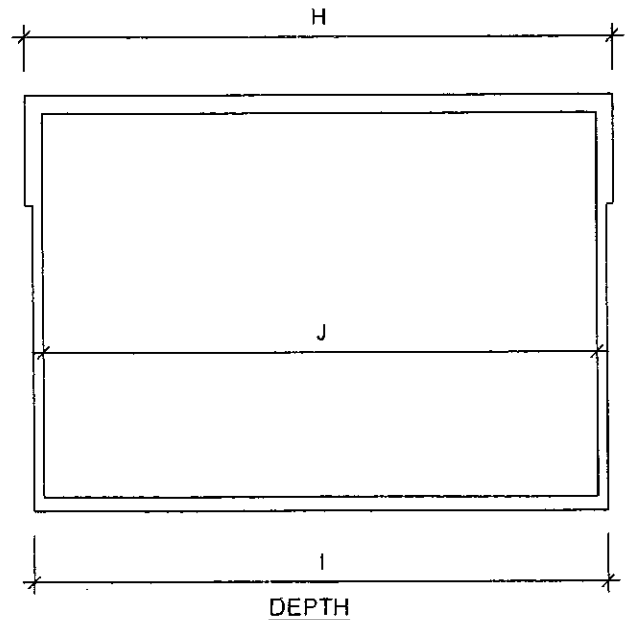

All window and door dimensions will be outlined in the individual Product Information sheets.

HEIGHT

WIDTH

MEASUREMENTS FOR GABLE SHEDS							
6 FT. GABLE WALL							
SIZE	6' x 6'		6' x 9' or 9' x 6'		6' x 12' or 12' x 6'		
	imperial (in.)	metric (cm.)	imperial (in.)	metric (cm.)	imperial (in.)	metric (cm.)	
Inside area	30.7 sq. ft.	2.9 sq. m.	46.1 sq. ft.	4.36 sq. m.	61.4 sq. ft.	5.81 sq. m.	
H							
E	A	99	2515	99	1515	99	2515
I	B	88	2235	88	2235	88	2235
G	C	80	2032	80	2032	80	2032
H	D	75 1/4	1911	75 1/4	1911	75 1/4	1911
T							
W							
I	E	83	2101	83	2101	83	2101
D	F	69	1753	69	1753	69	1753
T	G	64	1626	64	1626	64	1626
H							
D							
E	H	87	2210	122	3099	156 1/2	3975
P	I	74	1880	108 5/8	2759	143 1/8	3635
T	J	69	1753	103 5/8	2632	138 1/8	3508
H							

# GABLE GARDEN SHED SPECIFICATIONS

The specifications below outline the basic measurements for the 8x10, 8x12 and 8x16 sheds. For specifications for any unique styles of sheds such as the Clubhouse please refer to the specific pages for these models included in this book.

All windows and door measurements are outlined in the individual product information sheets.

HEIGHT

WIDTH

MEASUREMENTS FOR GABLE SHEDS							
8 FT. GABLE WALL							
SIZE	8' x 10'		8' x 12' or 12' x 8'		8' x 16' or 16' x 8'		
	imperial (in.)	metric (cm.)	imperial (in.)	metric (cm.)	imperial (in.)	metric (cm.)	
inside area	70.7 sq. ft.	6.7 sq. m.	85.3 sq. ft.	8.08 sq. m.	113.7 sq. ft.	10.77 sq. m.	
HEIGHT	A	105	2667	105	2667	105	2667
	B	94	2388	94	2388	94	2388
	C	80	2032	80	2032	80	2032
	D	75 1/4	1911	75 1/4	1911	75 1/4	1911
WIDTH	E	105	2667	105	2667	105	2667
	F	93	2362	93	2362	93	2362
	G	88	2235	88	2235	88	2235
DEPTH	H	132	3353	132	3353	132	3353
	I	120 5/8	2064	120 5/8	2064	120 5/8	2064
	J	115 5/8	2937	115 5/8	2937	115 5/8	2937