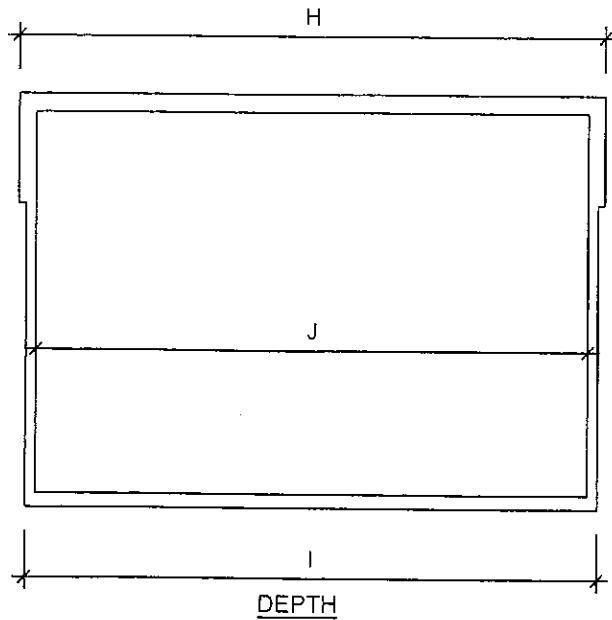

# GABLE GARDEN SHED SPECIFICATIONS

The specifications below outline the basic measurements for The 6x6, 6x9 and 6x12 sheds. For specifications of the Gardener's Delight refer to the unique pages included in this book.

All window and door dimensions will be outlined in the individual Product Information sheets.

HEIGHT

WIDTH

MEASUREMENTS FOR GABLE SHEDS							
6 FT. GABLE WALL							
SIZE	6' x 6'		6' x 9' or 9' x 6'		6' x 12' or 12' x 6'		
	imperial (in.)	metric (cm.)	imperial (in.)	metric (cm.)	imperial (in.)	metric (cm.)	
Inside area	30.7 sq. ft.	2.9 sq. m.	46.1 sq. ft.	4.36 sq. m.	61.4 sq. ft.	5.81 sq. m.	
H							
E	A	99	2515	99	1515	99	2515
I	B	88	2235	88	2235	88	2235
G	C	80	2032	80	2032	80	2032
H	D	75 1/4	1911	75 1/4	1911	75 1/4	1911
T							
W							
I	E	83	2101	83	2101	83	2101
D	F	69	1753	69	1753	69	1753
T	G	64	1626	64	1626	64	1626
H							
D							
E	H	87	2210	122	3099	156 1/2	3975
P	I	74	1880	108 5/8	2759	143 1/8	3635
T	J	69	1753	103 5/8	2632	138 1/8	3508
H							

# GABLE GARDEN SHED SPECIFICATIONS

The specifications below outline the basic measurements for the 8x10, 8x12 and 8x16 sheds. For specifications for any unique styles of sheds such as the Clubhouse please refer to the specific pages for these models included in this book.